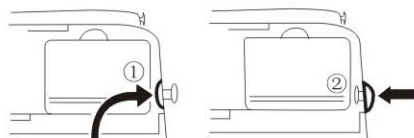

Install strap, The sideways pothook of the product
shall cross the hole of regulator, draw to face 2.

When want to loose the strap

Bending regulator cusp with strap on opposite
way to lead loose

Install on the car saddle
Tighten the strap of base part fo fix on stanchion

When want to install to

① Please make pothook cross though the inside
hold as picture showed.

Fix among the saddle
Take out one side strap on regulator base part from
backside and saddle, hang the pothook at the bottom
of the product

② The installment of pothook is the same way as
strap(1), within saddle installment as (2) showed.

ACCESSORY

Two pothooks

③ When the product need not be installed, plug the hol
with pothook.