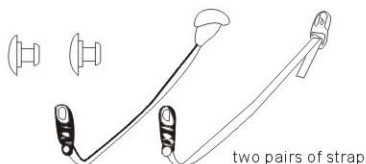

Install strap, The sideways pothook of the product
shall cross the hole of regulator, draw to face 2.

When want to loose the strap

Bending regulator cusp with strap on opposite
way to lead loose

Install on the car saddle
Tighten the strap of base part fo fix on stanchion

When want to install to

① Please make pothook cross though the inside
hold as picture showed.

Fix among the saddle
Take out one side strap on regulator base part from
backside and saddle, hang the pothook at the bottom
of the product

② The installment of pothook is the same way as
strap(1), within saddle installment as (2) showed.

ACCESSORY

Two pothooks

③ When the product need not be installed, plug the hol
with pothook.