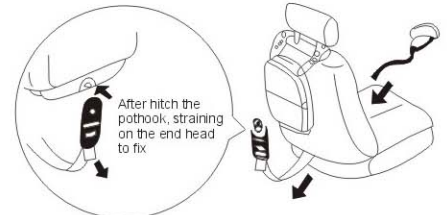

Install strap, The sideways pothook of the product
shall cross the hole of regulator, draw to face 2.

When want to loose the strap

Bending regulator cusp with strap on opposite
way to lead loose

Install on the car saddle
Tighten the strap of base part fo fix on stanchion

When want to install to

① Please make pothook cross though the inside
hold as picture showed.

Fix among the saddle
Take out one side strap on regulator base part from
backside and saddle, hang the pothook at the bottom
of the product