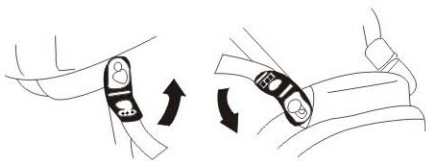

MEAS: 47 × 37 × 57.5cm

QTY: 10sets/carton

G/N.W: 10/8.5kg

RoHS

ELECTROLINE
QUALITY ELECTRICAL FITTINGS
MANUFACTURING COMPANY

PARTS NAME AND FUNCTION

Litter paper bracket
keep your hand clean
and tidy

It can enough to load
hamburger and snack

drink bracket
hold liquid

It can fold little
decoration when
don't use it

The box can be
used to lay up map
and trash

Installation Directions

Take out the big orifice box
It can easy take out when in open and boost up

Install strap, The sideways pothook of the product
shall cross the hole of regulator, draw to face 2.

When want to loose the strap

Bending regulator cusp with strap on opposite
way to lead loose

Install on the car saddle
Tighten the strap of base part fo fix on stanchion