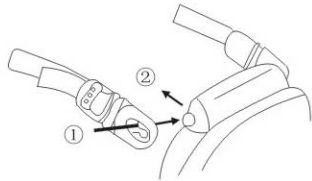

MEAS: 47 × 37 × 57.5cm

QTY: 10sets/carton

G/N.W: 10/8.5kg

RoHS

ELECTROLINE
QUALITY ELECTRICAL FITTINGS
MANUFACTURING COMPANY

PARTS NAME AND FUNCTION

Litter paper bracket
keep your hand clean
and tidy

It can enough to load
hamburger and snack

drink bracket
hold liquid

It can fold little
decoration when
don't use it

The box can be
used to lay up map
and trash

Installation Directions

Take out the big orifice box
It can easy take out when in open and boost up

Install strap, The sideways pothook of the product
shall cross the hole of regulator, draw to face 2.

When want to loose the strap

Bending regulator cusp with strap on opposite
way to lead loose

Install on the car saddle
Tighten the strap of base part fo fix on stanchion

When want to install to

① Please make pothook cross though the inside
hold as picture showed.

Fix among the saddle
Take out one side strap on regulator base part from
backside and saddle, hang the pothook at the bottom
of the product