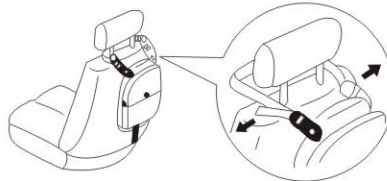

drink bracket
hold liquid

It can fold little
decoration when
don't use it

The box can be
used to lay up map
and trash

Installation Directions

Take out the big orifice box
It can easy take out when in open and boost up

Install strap, The sideways pothook of the product
shall cross the hole of regulator, draw to face 2.

When want to loose the strap

Bending regulator cusp with strap on opposite
way to lead loose

Install on the car saddle
Tighten the strap of base part fo fix on stanchion

When want to install to

① Please make pothook cross though the inside
hold as picture showed.

Fix among the saddle
Take out one side strap on regulator base part from
backside and saddle, hang the pothook at the bottom
of the product