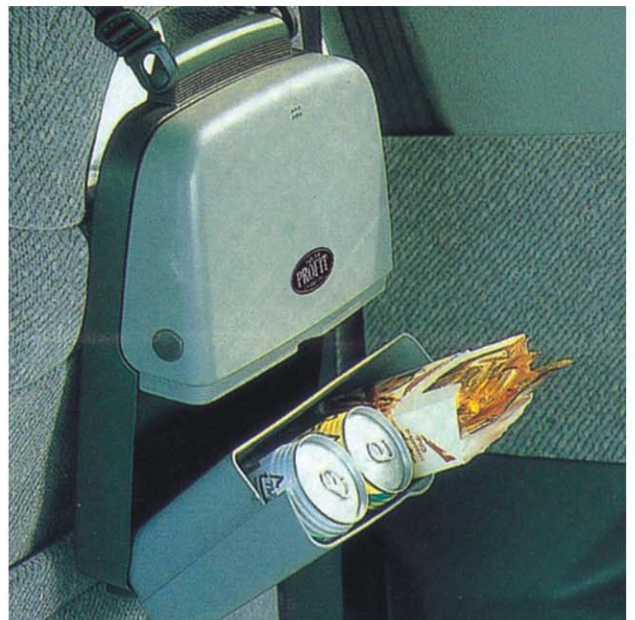

It makes use of car little space artfully. Whatever things can put into its dustbin of this product such as snack, orangeade and fruit, etc, it is great! Car surrounding will not be dirty!

ITEM NO.: FP-2001

MEAS: 47 × 37 × 57.5cm

QTY: 10sets/carton

G/N.W: 10/8.5kg

RoHS

ELECTROLINE
QUALITY ELECTRICAL FITTINGS
MANUFACTURING COMPANY

PARTS NAME AND FUNCTION

Litter paper bracket
keep your hand clean
and tidy

It can enough to load
hamburger and snack

drink bracket
hold liquid

It can fold little
decoration when
don't use it

The box can be
used to lay up map
and trash

Installation Directions

Take out the big orifice box
It can easy take out when in open and boost up

Install strap, The sideways pothook of the product
shall cross the hole of regulator, draw to face 2.

When want to loose the strap

Bending regulator cusp with strap on opposite
way to lead loose

Install on the car saddle
Tighten the strap of base part fo fix on stanchion