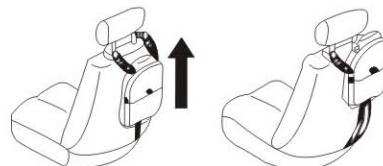

drink bracket
hold liquid

It can fold little
decoration when
don't use it

The box can be
used to lay up map
and trash

Installation Directions

Take out the big orifice box
It can easy take out when in open and boost up

Install strap, The sideways pothook of the product
shall cross the hole of regulator, draw to face 2.

When want to loose the strap

Bending regulator cusp with strap on opposite
way to lead loose

Install on the car saddle
Tighten the strap of base part fo fix on stanchion

When want to install to

① Please make pothook cross though the inside
hold as picture showed.

Fix among the saddle
Take out one side strap on regulator base part from
backside and saddle, hang the pothook at the bottom
of the product